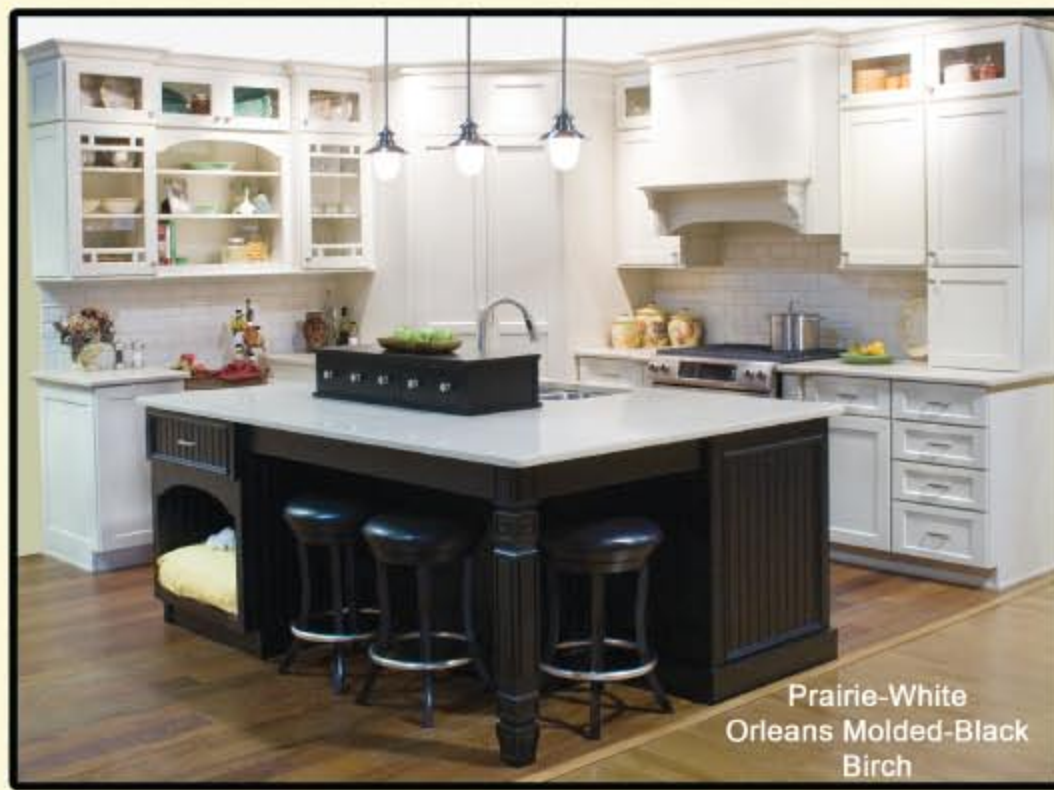

Rub Through

Sanding of edges, crested areas and corners of the wood cabinets to expose base color. Rub Through will be random in stiles, rails and in raised panels.

Distressed

Our distressing technique creates a unique look with cracks, dents, nicks & wormholes giving the appearance of aged wood.

Accent Glazes

Hand applied by our craftsmen to give depth & highlight the molding used. Creates an antique appearance. Brown or Black

Highlights

Ginger, Umber and Ebony highlights are a unique finish to cabinetry that adds a beautiful artistic touch.

Pencil Glaze

Hand applied by our craftsmen to give depth & highlight the molding used. Creates an antique appearance. Brown or Black

Paints

Black, White, Olive Pearl, Cranberry and Vanilla